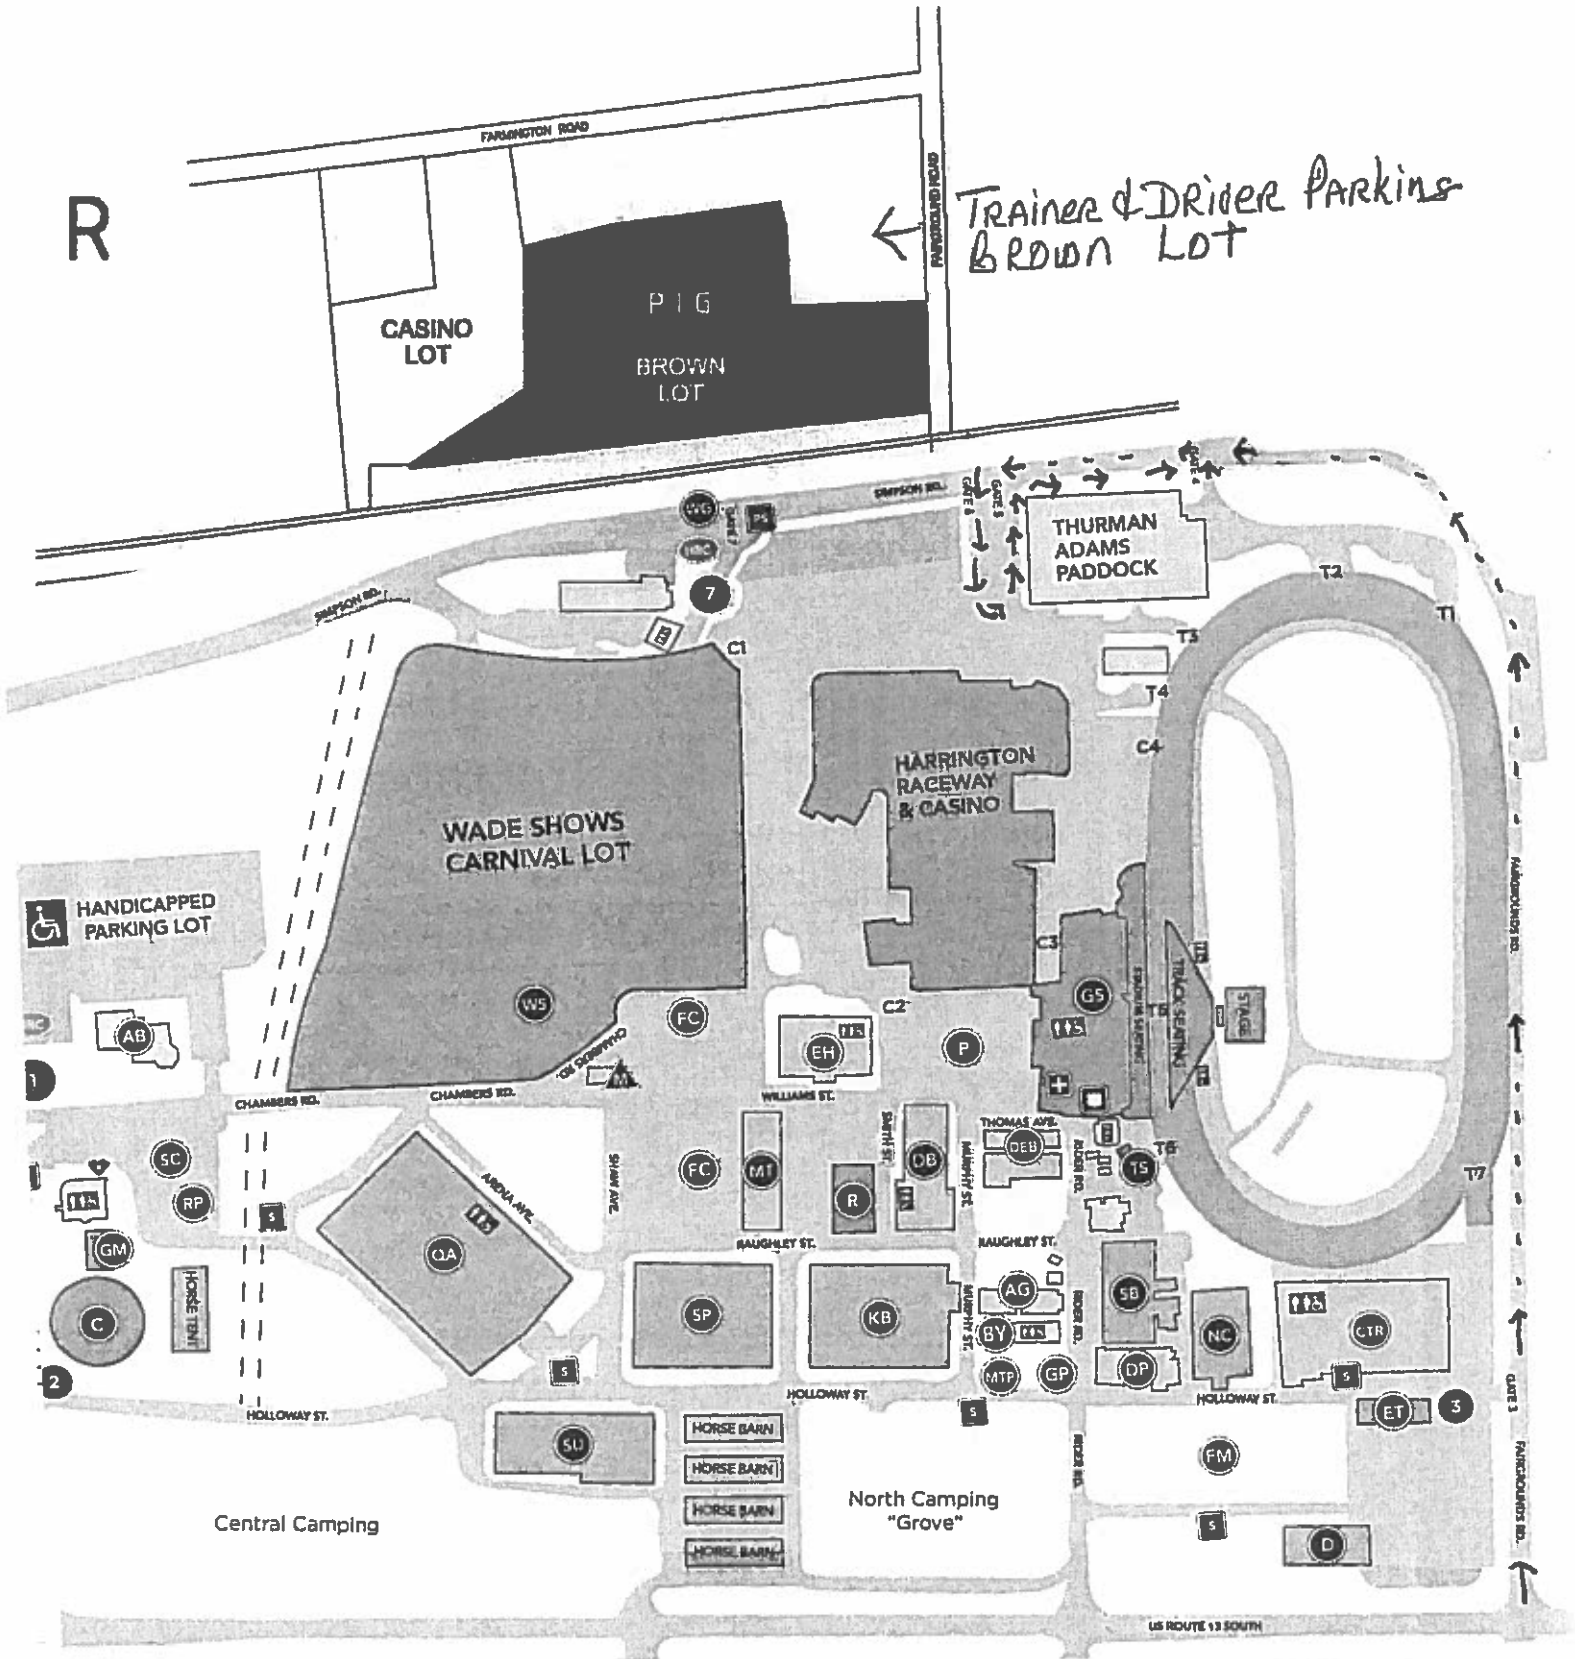

R

← Trainer & Driver Parkings
BROWN LOT

ENTRANCE FOR THE FAIR: TAKE FAIRGROUNDS ROAD, CROSS OVER AT STOP SIGN, TURN LEFT AT GATE 6 TO UNLOAD, THEN PROCEED TO DESIGNATED PARKING (TRIANGLE LOT) AREA.